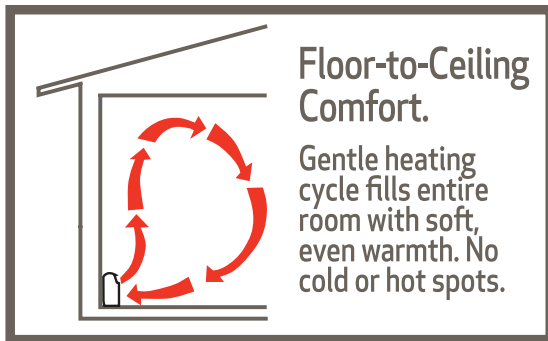

Portable Electric Hydronic Heaters

Hydronic heaters are energy-efficient because 100% of the heat generated is convected into the room. Individual room control means energy costs are lower than when central heat is wasted on unused rooms.

- **SAVE ENERGY WITH ZONAL HEATING**
  - EFFICIENT AND ECONOMICAL ROOM-BY-ROOM HEATING
- **QUIET, GENTLE, SAFE HEAT**
  - SAFETY GRILL AND LOW UNIT SURFACE TEMPERATURES FOR SAFE HANDLING
- **FLOOR-TO-CEILING COMFORT**
  - GENTLE HEATING CYCLE FILLS ENTIRE ROOM WITH SOFT EVEN WARMTH
  - HYDRONIC ELEMENTS CONTINUE TO HEAT BETWEEN ON/OFF CYCLES
- **BRAND YOU KNOW AND TRUST**
  - 10-YEAR LIMITED WARRANTY ON ELEMENT
  - OVER FOUR DECADES OF ELECTRIC HYDRONIC EXPERIENCE
- **APPLICATIONS INCLUDE:**
  - LIVING ROOM
  - ADDITIONS
  - BEDROOMS
  - PLAY ROOMS
  - *AND MUCH MORE*